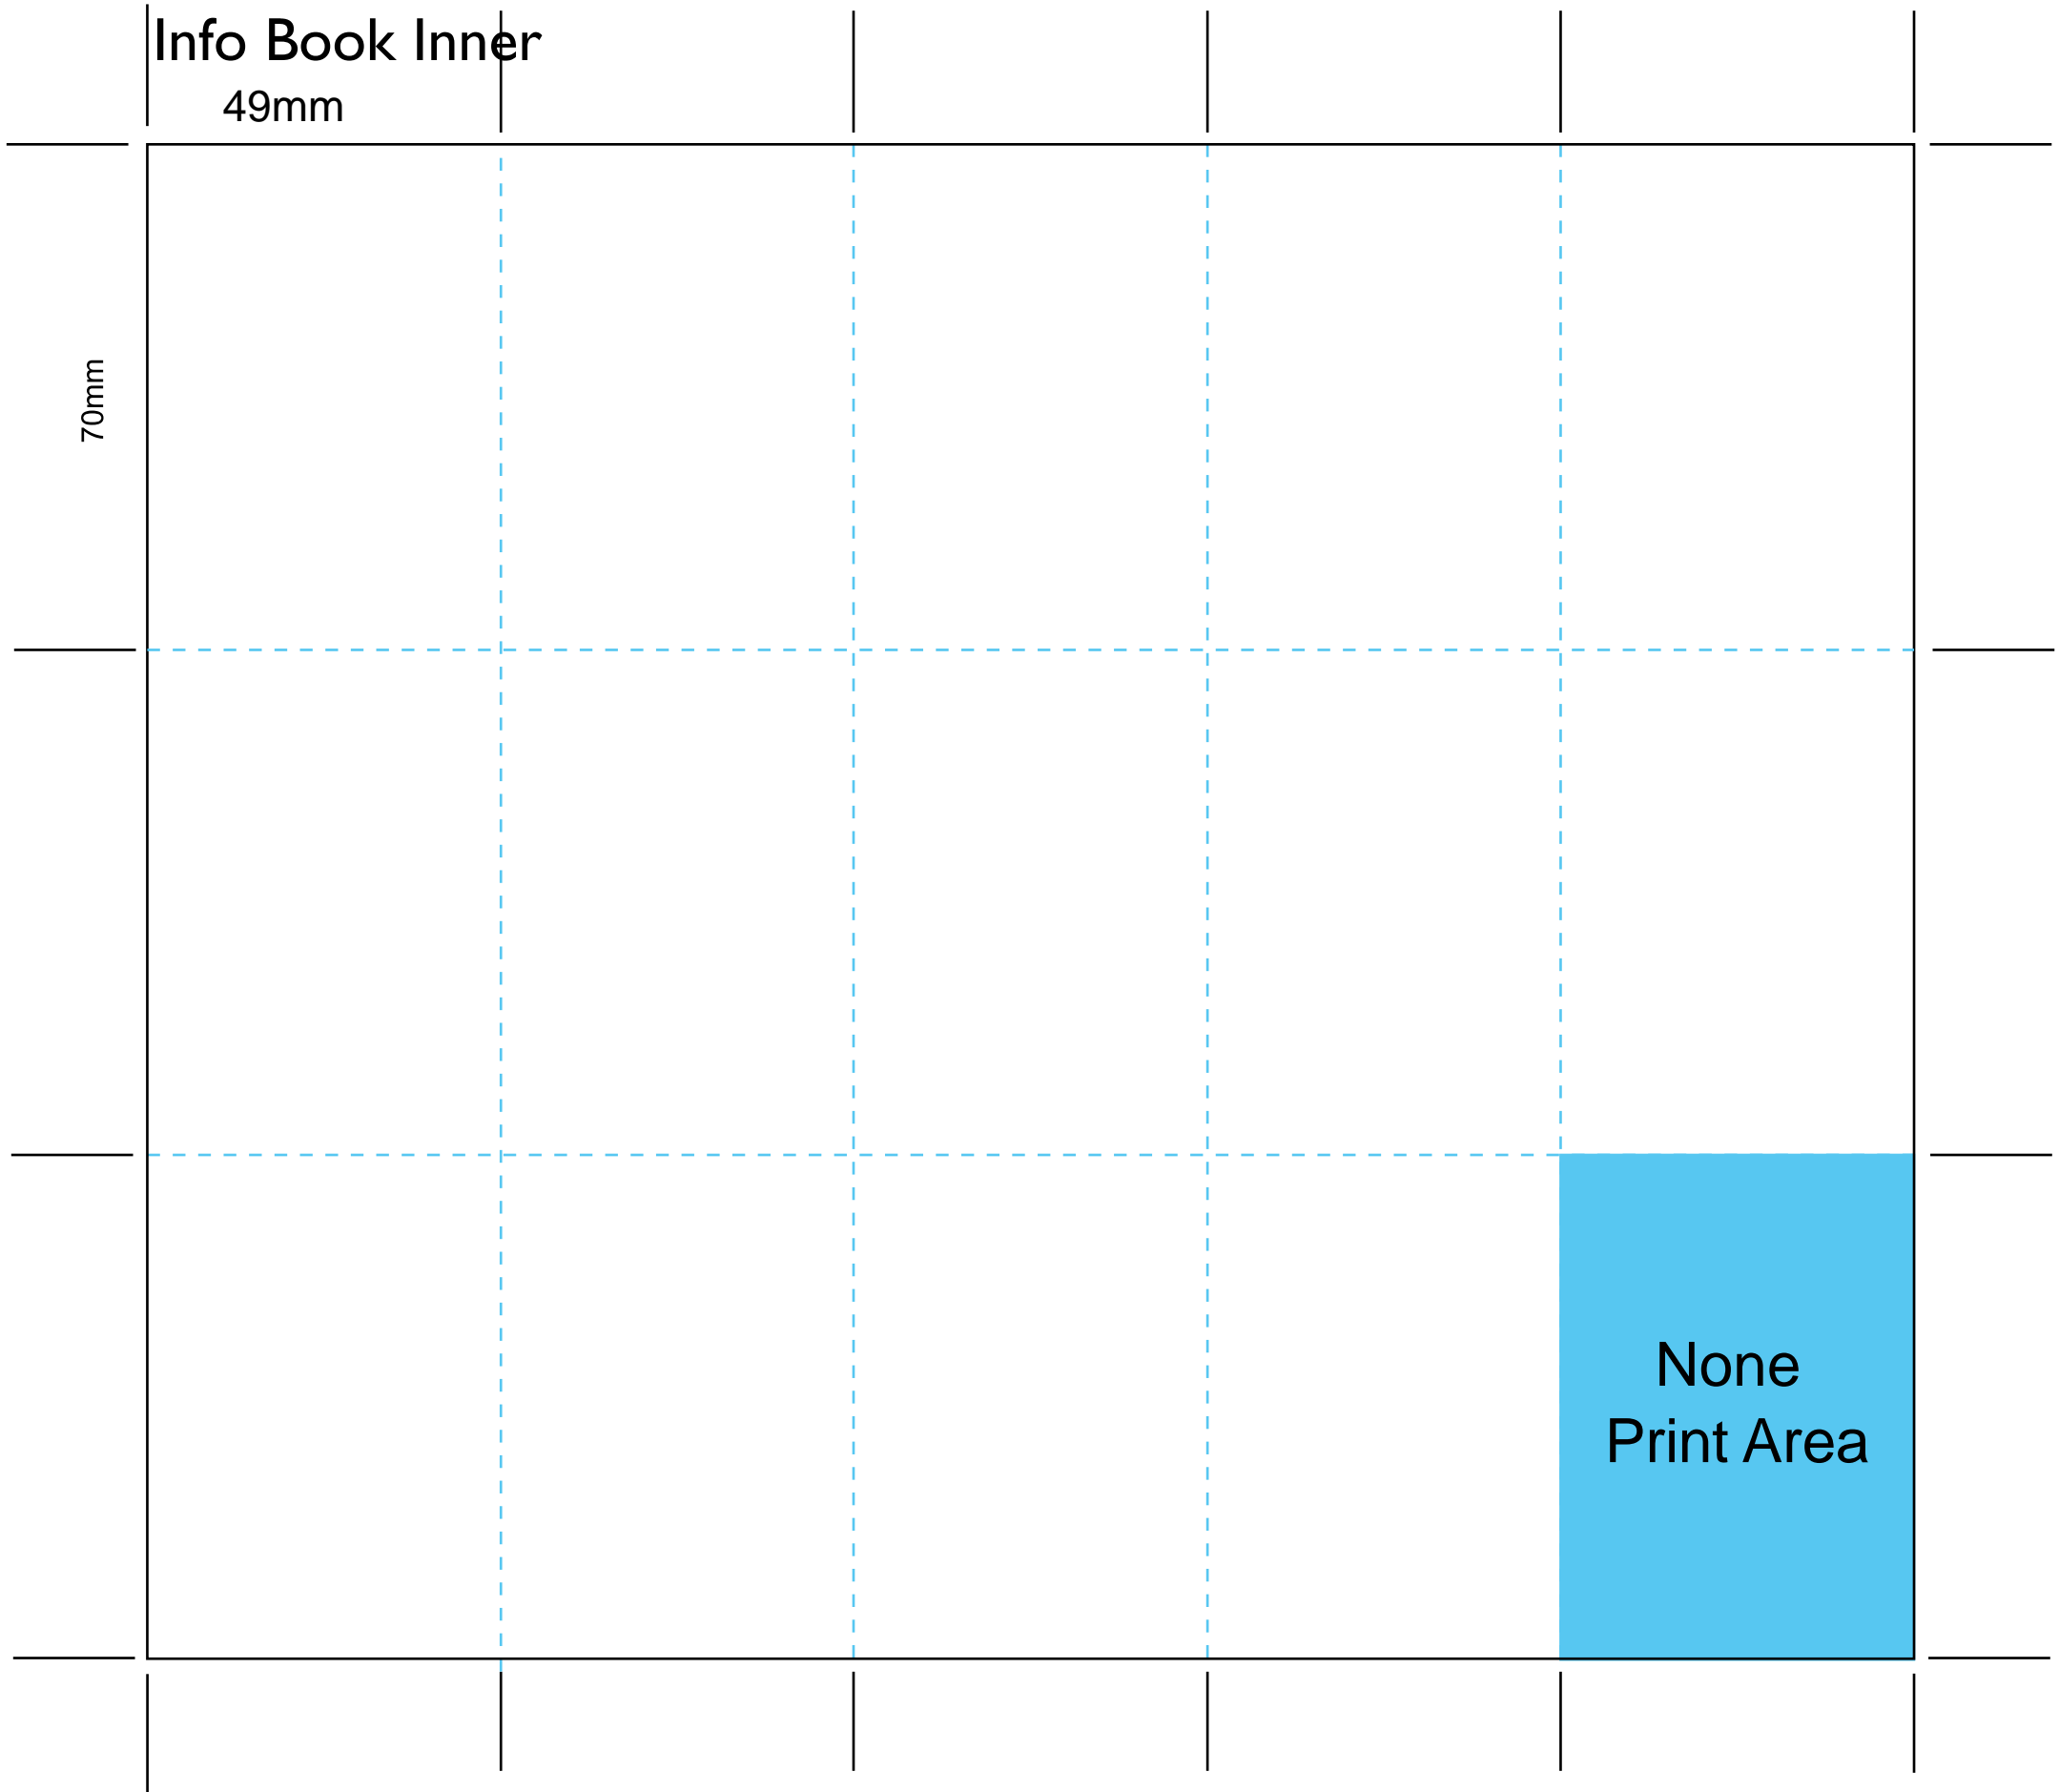

# Key Card Front Panel & Back Panel

**Info Book Inner Reverse**

49mm

70mm

None  
Print Area