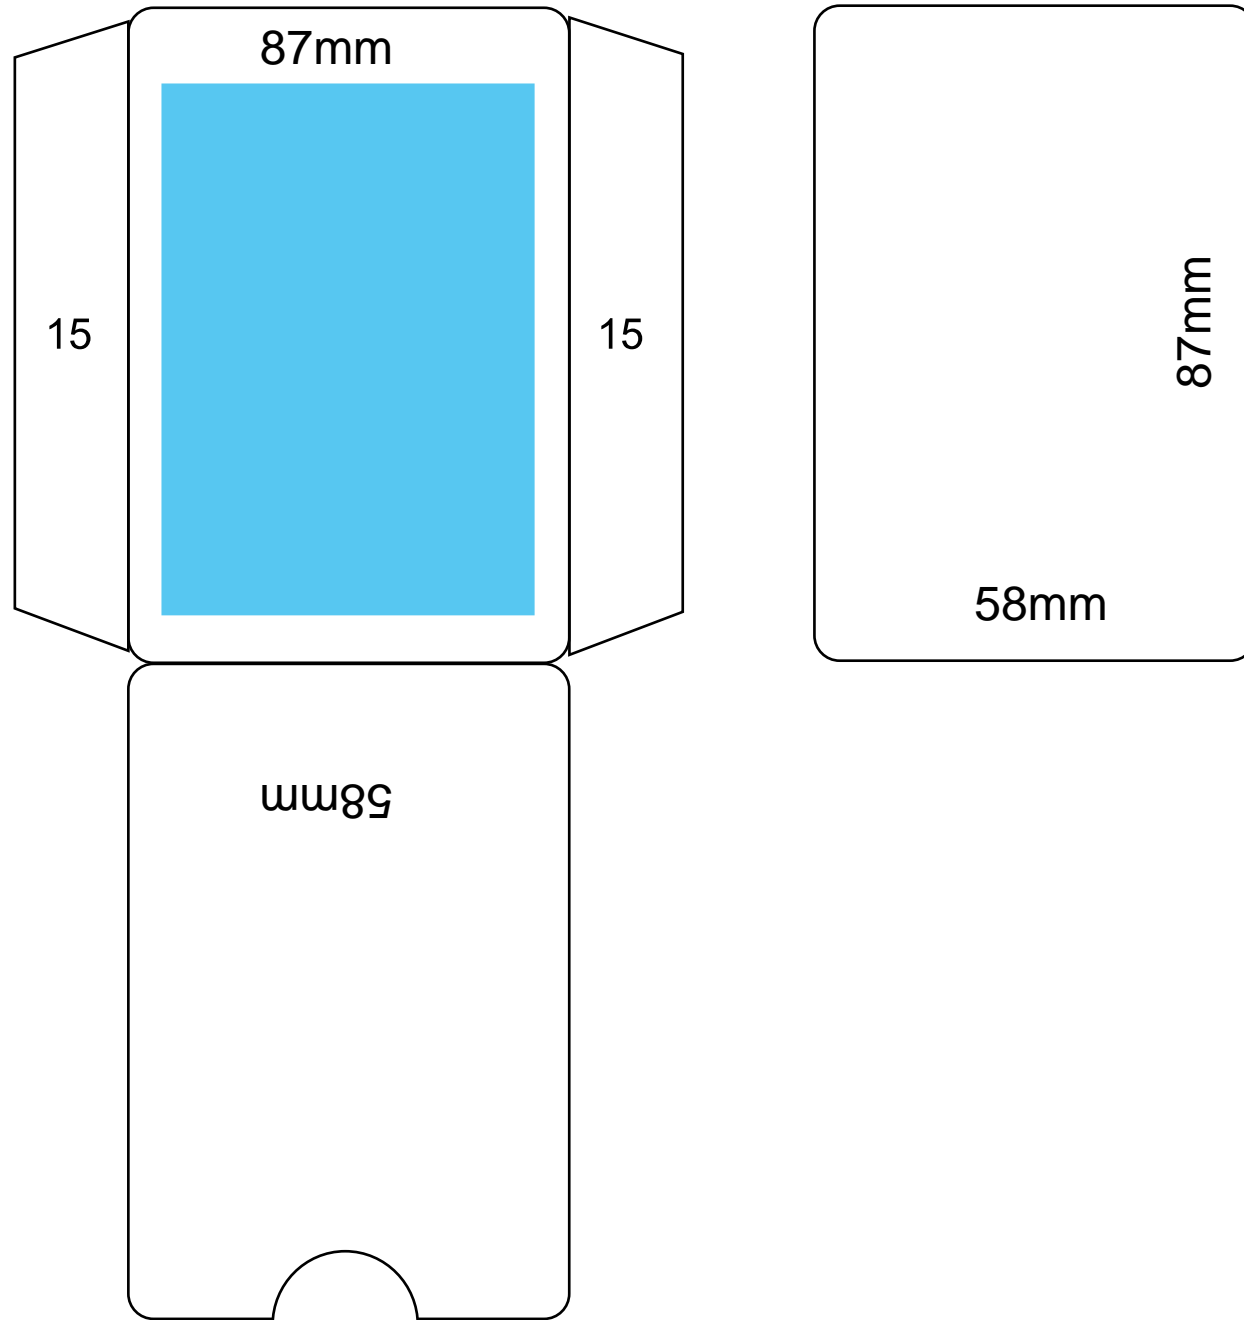

# Key Card Front Panel & Back Panel

**Info Book Inner Reverse**

49mm

70mm

None  
Print Area